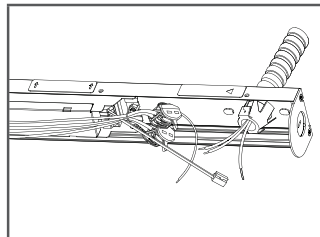

Long Wiring Channel

- Easy access wiring channel on back of fixture
- Wagos Connectors Included for quick install
- 3/4" Knockouts in middle and ends for wiring.