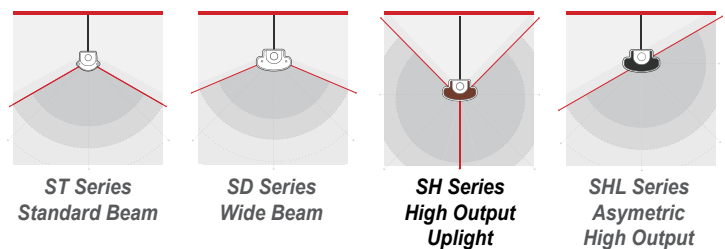

### Long Wiring Channel

- Easy access wiring channel on back of fixture
- Wagos Connectors Included for quick install
- 3/4" Knockouts in middle and ends for wiring.

## Lighting Specifications

Size	4'	8'
<b>Power Consumption</b>	Up to 120 W	Up to 150 W
<b>Max Delivered Lumens</b>	Up to 17,428 lm	Up to 27,617 lm
<b>Color Temperature</b>	3500 K, 4000 K, 5000 K	
<b>Optical Unit (Lens)</b>	Frosted Polycarbonate	
<b>Beam Angle</b>	275° High Output Uplight	
<b>Efficacy</b>	Up to 182 Lumens Per Watt	
<b>Input Voltage</b>	AC 120 - 277V, 50 - 60 Hz	
<b>CRI</b>	83 +	
<b>L80 Lifetime</b>	50,000 Hours at L80	
<b>Controls</b>	Sensor Connect, Smart Luco, VLC, 0 - 10 V	
<b>Mounting</b>	Surface Mount, Suspended	

## Linear Light Beam Angles