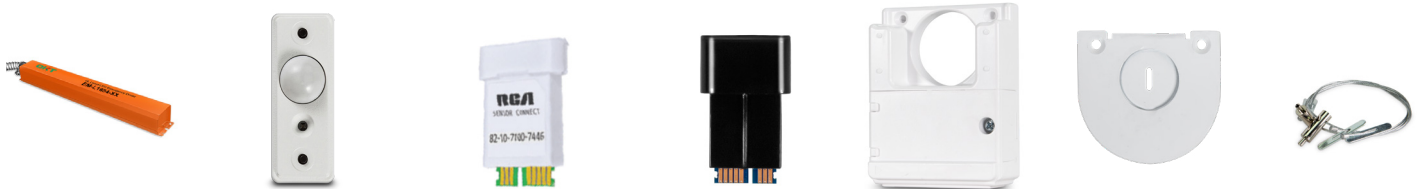

Options

Battery Backup	Smart Lighting Controls			Mounting Kits		
EM25W Emergency Pack 25W / 90 Min	RCA-MULTI-SENSOR Occupancy Sensor Wireless Control (Optional)	LGE-DONGLE-VLC Wireless Communication Only	RCA-DIM-MODULE Dimming Driver Module	SC-SMAH Multi-Sensor Wired Harness, Included on ST/SD Models	RCA-LINEAR-EP Standard Endplate for Linears w/o SC-SMAH Harness	RCA-AC Cable Mount Kit All Models

Lighting Specifications

Size	4'	8'
Power Consumption	Up to 120 W	Up to 150 W
Max Delivered Lumens	Up to 17,428 lm	Up to 27,617 lm
Color Temperature	3500 K, 4000 K, 5000 K	
Optical Unit (Lens)	Frosted Polycarbonate	
Beam Angle	275° High Output Uplight	
Efficacy	Up to 182 Lumens Per Watt	
Input Voltage	AC 120 - 277V, 50 - 60 Hz	
CRI	83 +	
L80 Lifetime	50,000 Hours at L80	
Controls	Sensor Connect, Smart Luco, VLC, 0 - 10 V	
Mounting	Surface Mount, Suspended