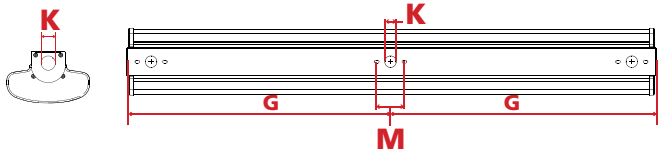

Long Wiring Channel

- Easy access wiring channel on back of fixture
- Wagos Connectors Included for quick install
- 3/4" Knockouts in middle and ends for wiring.