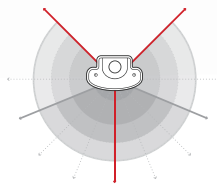

4' Model

8' Option Available

275° Beam Angle

## SH SERIES WRAP | UPLIGHT

Super Wide Uplight, High Output LED Wraparound

**APPLICATIONS: INDOOR, OFFICE, NEW CONSTRUCTION, WAREHOUSE**

Powerfully efficient, the SH series covers more ambient surface area than its competitors, all at 120 Lumens per Watt. Models starting at 15,240 lumens, the SH series is a high output light engineered to cast light over a 275° area in large buildings, warehouses and factories.