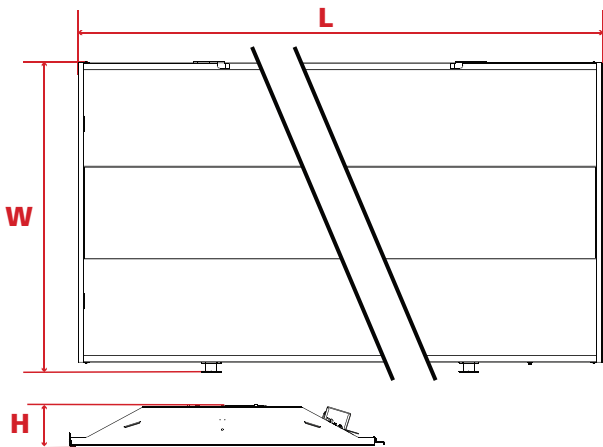

Ordering Information (For Manufacturing Part Numbers, Use Reference Chart on page 2)

Example: LGE-2X4-SC-31-35-4000-RV-LGE-SRTA-2X4-ABRK

LGE	Product	Size	Controls	Power	CCT	Lumen Package	Type	Options	
LGE		2X4 2' x 4'	SI Standard, Smart Ready	25 25 W, Max	35 3500 K	3200 Up to 3,250 lm	RV Retrofit Kit Troffer	RCA-MULTI-SENSOR Occupancy Sensor, Wireless Control (Optional)	LGE-SRTA-2X2-ABRK Air Bracket 2'x2 SI & SC Models
		2X2 2' x 2' <small>*Must be 25 W</small>	SC Sensor Connect Embedded	31 31 W, Max <small>*2'x4' Only</small>	40 4000 K	4000 Up to 4,050 lm <small>* 2'x4' Only</small>		LGE-DONGLE-VLC Wireless Communication Module	LGE-SRTA-2X4-ABRK Air Bracket 2'x2 SI & SC Models
								EM10W Emergency Pack 10 W / 90 Min	LGE-SRTA-END-BRK End Bracket All SI & SC Models

*2X2 models have limited power options and lumen packages available.

SIMPLE CHOICE RETROFIT KIT

Specs subject to change

Dimensions & Parts

Dimensions : 2' x 2', 2' x 4'

Size	Models	Width (W)	Length (L)	Height (H)	Weight
2' x 2'	All	20.6"	22.4"	2.8"	7.9 lbs
2' x 4'	All	20.6"	46.7"	2.8"	12.6 lbs

Lighting Specifications

Size	2' x 2'	2' x 4'	2' x 4'
Delivered Lumens	3,250 lm	3,250 lm	4,050 lm
Power	25 W	25 W	31 W
Color Temperature	3500 K, 4000 K		
Beam Angle	120°		
Efficacy	130 Lumens Per Watt		
Input Voltage	AC 120 - 277V, 50 - 60 Hz		
CRI	82 +		
L70 Lifetime	50,000 Hours at L ₇₀		
Controls	Sensor Connect, Smart Luco, VLC, 0 - 10 V		
Mounting	Recessed		