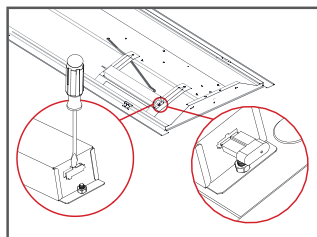

*2X2 models have limited power options and lumen packages available.

SIMPLE CHOICE RETROFIT KIT

Specs subject to change

Dimensions & Parts

Dimensions : 2' x 2', 2' x 4'

Size	Models	Width (W)	Length (L)	Height (H)	Weight
2' x 2'	All	20.6"	22.4"	2.8"	7.9 lbs
2' x 4'	All	20.6"	46.7"	2.8"	12.6 lbs