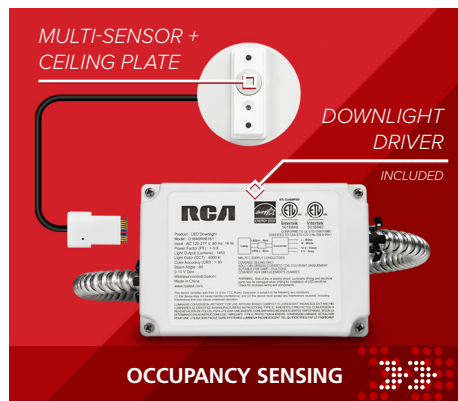

### LUMINAIRE LEVEL LIGHTING CONTROLS

Upgrade with Sensor Connect Smart Controls & Accessories

**OCCUPANCY SENSING**

Requires | RCA-MULTI-SENSOR + LGE-CEILING-PLATE

A plug-and-play Multi-Sensor with tactile buttons for easy standalone lighting controls. Program min/max levels, motion detection and more.