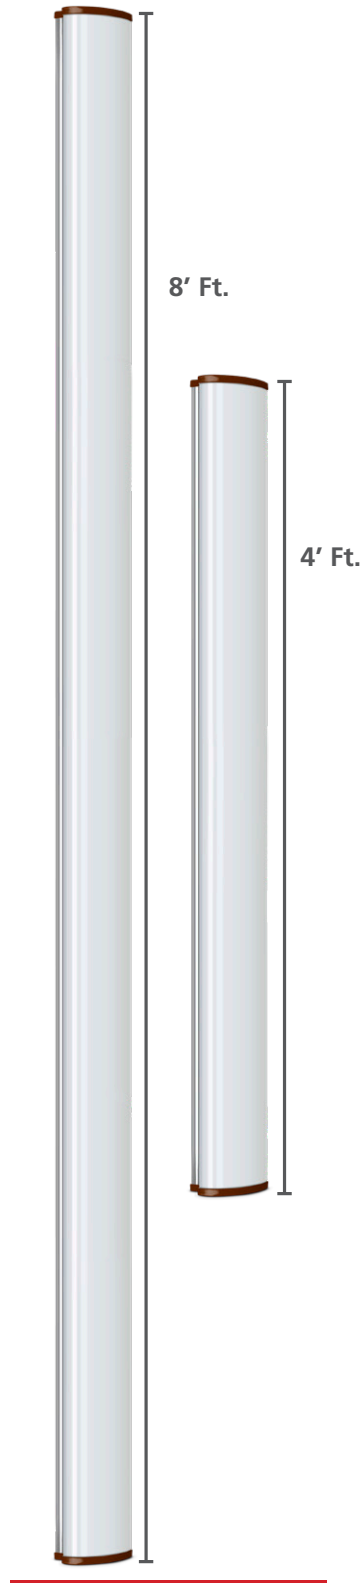

LINEAR LIGHTING : SH SERIES

Specs subject to change

Brown Cap

Which light is right for you?

Key Features

SH High Output Light

The SH Series High Output light casts light in 275°, covering shipping & sorting areas.

Glare Reducing Diffuser

Proprietary diffuser reduces glare by evenly distributing light generated by high output LEDs.

Sealed Fixture

Moisture resistant fixture, prevents dust and insect intrusion.

Light Dispersion Diagram: 275° Coverage

Spreads light on all walls.

Specifications	SH4B3432NU50	SH8B2465NU50
SH Series Linear Lights		
Size	4' Linear	8' Linear
Watts	120 W	145 W
Efficacy	130 lm/W	123 lm/W
Lumen Output	15,600 lm	17,835 lm
L80 Lifetime	50,000 hr. at L ₈₀	50,000 hr. at L ₈₀
Input Voltage	AC 120 - 277 V	AC 120 - 277 V
Operating Temperature	14 to 104° F	14 to 104° F
Length	47.24 in.	94.49 in.
Width	5.30 in.	5.30 in.
Depth	3.00 in.	3.00 in.
Weight	7.8 lbs	12.3 lbs
CRI	≥80	≥80
Color Temperature (CCT)	5000 K	5000 K