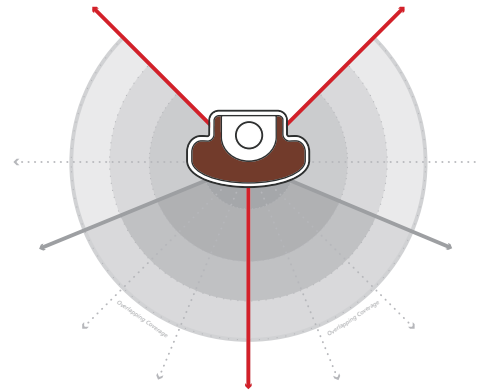

LINEAR LIGHTING : SH SERIES

Specs subject to change

Brown Cap

Which light is right for you?

Key Features

SH High Output Light

The SH Series High Output light casts light in 275°, covering shipping & sorting areas.

Glare Reducing Diffuser

Proprietary diffuser reduces glare by evenly distributing light generated by high output LEDs.

Sealed Fixture

Moisture resistant fixture, prevents dust and insect intrusion.

Light Dispersion Diagram: 275° Coverage

Spreads light on all walls.

Specifications	SH4B3432NU50	SH8B2465NU50
SH Series Linear Lights		
Size	4' Linear	8' Linear
Watts	120 W	145 W
Efficacy	130 lm/W	123 lm/W
Lumen Output	15,600 lm	17,835 lm
L80 Lifetime	50,000 hr. at L ₈₀	50,000 hr. at L ₈₀
Input Voltage	AC 120 - 277 V	AC 120 - 277 V
Operating Temperature	14 to 104° F	14 to 104° F
Length	47.24 in.	94.49 in.
Width	5.30 in.	5.30 in.
Depth	3.00 in.	3.00 in.
Weight	7.8 lbs	12.3 lbs
CRI	≥80	≥80
Color Temperature (CCT)	5000 K	5000 K