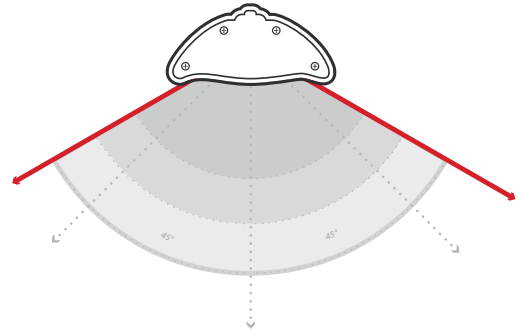

HIGH BAY LIGHTING : 600 SERIES

Specs subject to change

High Bay

4' Ft.

5' Ft.

Which light is right for you?

Key Features

HB6 High Bay Light

The 600 Series High Bay light casts light in 115°. For best results and maximum light dispersal, HB6 series should be mounted 18' or higher.

Glare Reducing Diffuser

Proprietary diffuser reduces glare by evenly distributing light generated by high output LEDs.

Sealed Fixture

Moisture resistant fixture, prevents dust and insect intrusion.

Light Dispersion Diagram: 115° Coverage

Specifications	HB648160W-50	HB660200W-50
High Bay 600 Series Lights		
Size	4' High Bay	5' High Bay
Watts	160 W	200 W
Efficacy	125 lm/W	125 lm/W
Lumen Output	20,000 lm	25,000 lm
L80 Lifetime	50,000 hr. at L ₈₀	50,000 hr. at L ₈₀
Input Voltage	AC 120 - 277 V	AC 120 - 277 V
Operating Temperature	-4 to 131° F	-4 to 131° F
Length	47.30 in.	59.10 in.
Width	6.60 in.	6.60 in.
Depth	3.10 in.	3.10 in.
Weight	14.0 lbs	19.0 lbs
CRI	≥80	≥80
Color Temperature (CCT)	5000 K	5000 K