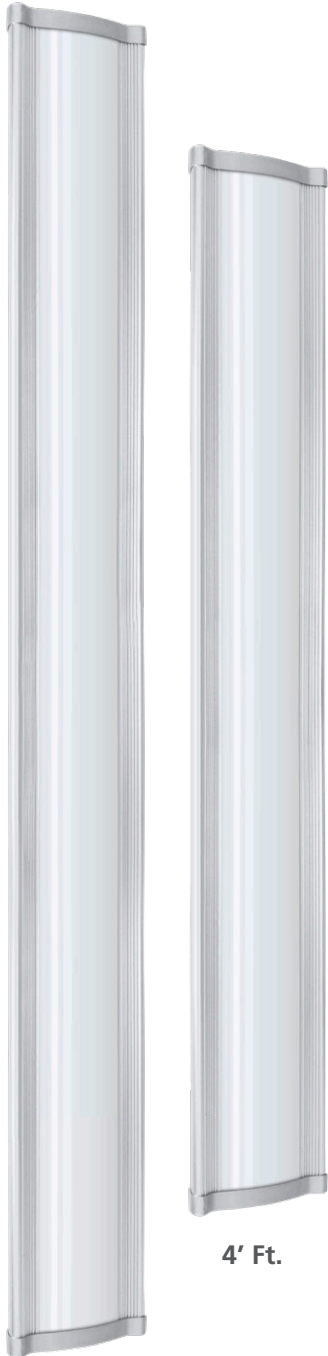

HIGH BAY LIGHTING : 600 SERIES

Specs subject to change

High Bay

4' Ft.

5' Ft.

Which light is right for you?

Key Features

HB6 High Bay Light

The 600 Series High Bay light casts light in 115°. For best results and maximum light dispersal, HB6 series should be mounted 18' or higher.

Glare Reducing Diffuser

Proprietary diffuser reduces glare by evenly distributing light generated by high output LEDs.

Sealed Fixture

Moisture resistant fixture, prevents dust and insect intrusion.

Light Dispersion Diagram: 115° Coverage

Specifications	HB648160W-50	HB660200W-50
High Bay 600 Series Lights		
Size	4' High Bay	5' High Bay
Watts	160 W	200 W
Efficacy	125 lm/W	125 lm/W
Lumen Output	20,000 lm	25,000 lm
L80 Lifetime	50,000 hr. at L ₈₀	50,000 hr. at L ₈₀
Input Voltage	AC 120 - 277 V	AC 120 - 277 V
Operating Temperature	-4 to 131° F	-4 to 131° F
Length	47.30 in.	59.10 in.
Width	6.60 in.	6.60 in.
Depth	3.10 in.	3.10 in.
Weight	14.0 lbs	19.0 lbs
CRI	≥80	≥80
Color Temperature (CCT)	5000 K	5000 K